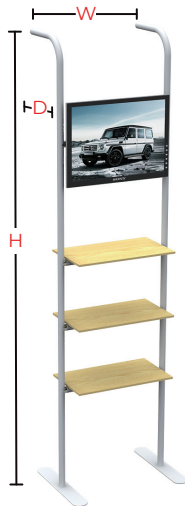

Ogden Blue

COPY, PRINT & SIGN

STAND OFFS

FIV-SO-1
Starting at \$661

INCLUDES

- 3 Display Shelves
- Monitor Mount*
- *monitor not included

FRAME DIMENSIONS

Width	28"
Height	90"
Depth	12"
Weight	35lbs.

SHELF DIMENSIONS

Width	25"
Height	11.5"

*Stand Offs only connect to Straight Walls and Flat Panels

FIV-SO-2
Starting at \$585

INCLUDES

- 2 Display Shelves
- Monitor Mount*
- *monitor not included

FRAME DIMENSIONS

Width	28"
Height	90"
Depth	12"
Weight	35lbs.

SHELF DIMENSIONS

Width	25"
Height	11.5"

*Stand Offs only connect to Straight Walls and Flat Panels

FIV-SO-3
Starting at \$508

INCLUDES

- 1 Display Shelf
- 1 Hanger Rack
- Monitor Mount*
- *monitor not included

FRAME DIMENSIONS

Width	28"
Height	90"
Depth	12"
Weight	35lbs.

SHELF DIMENSIONS

Width	25"
Height	11.5"

*Stand Offs only connect to Straight Walls and Flat Panels

FIV-SO-4
Starting at \$565

INCLUDES

- 1 Display Shelves
- Monitor Mount*
- *monitor not included